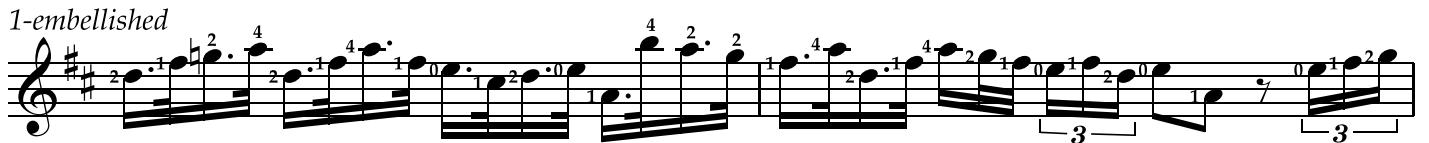

Largo from Concerto in D major

Lute Melody Only, Standard Notation

Antonio Vivaldi (1678-1741)

Arranged for the guitar by Douglas Niedt

Copyright Douglas Niedt 2021

Largo MM=58 

2
9

11 VII ②